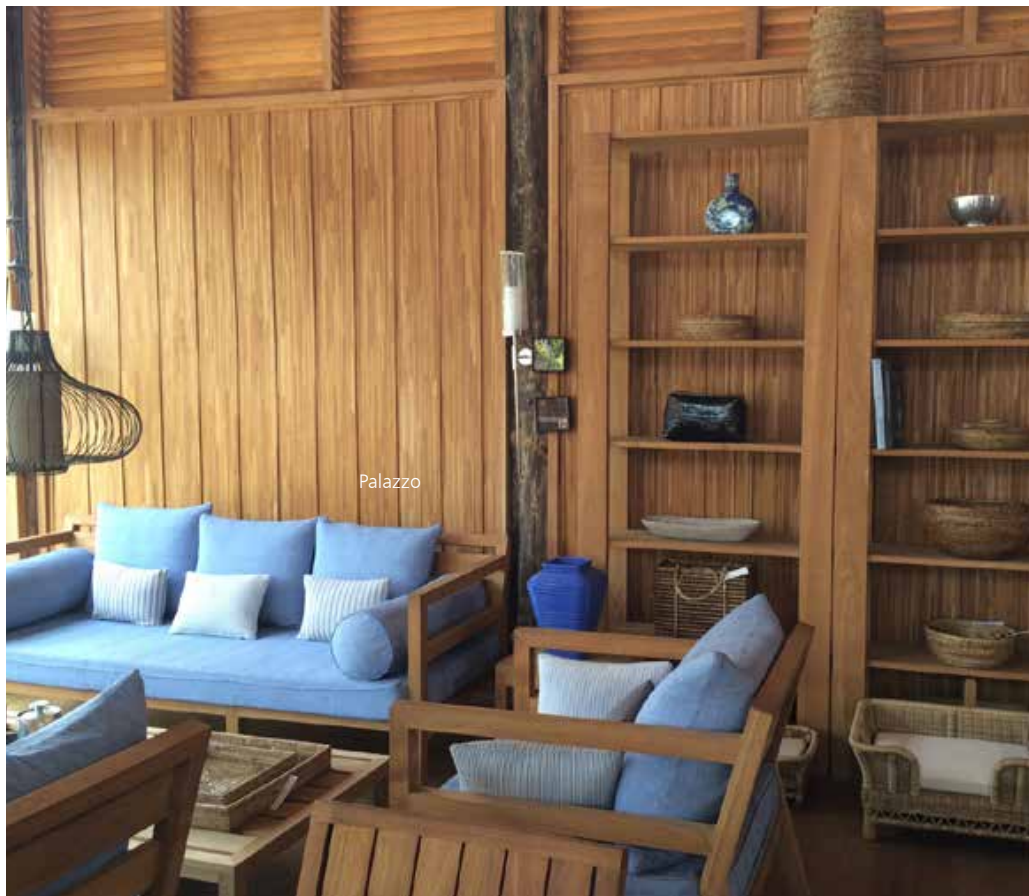

Palazzo

Beautiful Teak

Cotswold has been the leading teak supplier in Australia for almost three decades. Cotswold Teak uses the designs of many well known architects including Sir Edwin Lutyens, Arne Jacobsen, Mads Odgard, Wilfried Hendriks, Steven Stals and Frans Schrofer, who have produced many classics such as the Lutyens Benches, and the contemporary Palazzo modular seating.

A grade teak (*Tectona Grandis*), with its exceptional qualities of aesthetic warmth, durability and stability, has long been the natural choice for leisure furniture. This most valuable, respected, deciduous tree has been in use in building and boating industries for hundreds of years. Naturally oily, it resists marine borer and moisture and has also been used for centuries in boat building. Preparation is all important. Having selected the pieces for a model, the timber is cut and then kiln dried with great care. High grade, well maintained machinery, in conjunction with a very skilled workforce, ensure that products are made to the highest of standards.

Nothing is rushed and nothing is wasted, such is the value of this raw material.